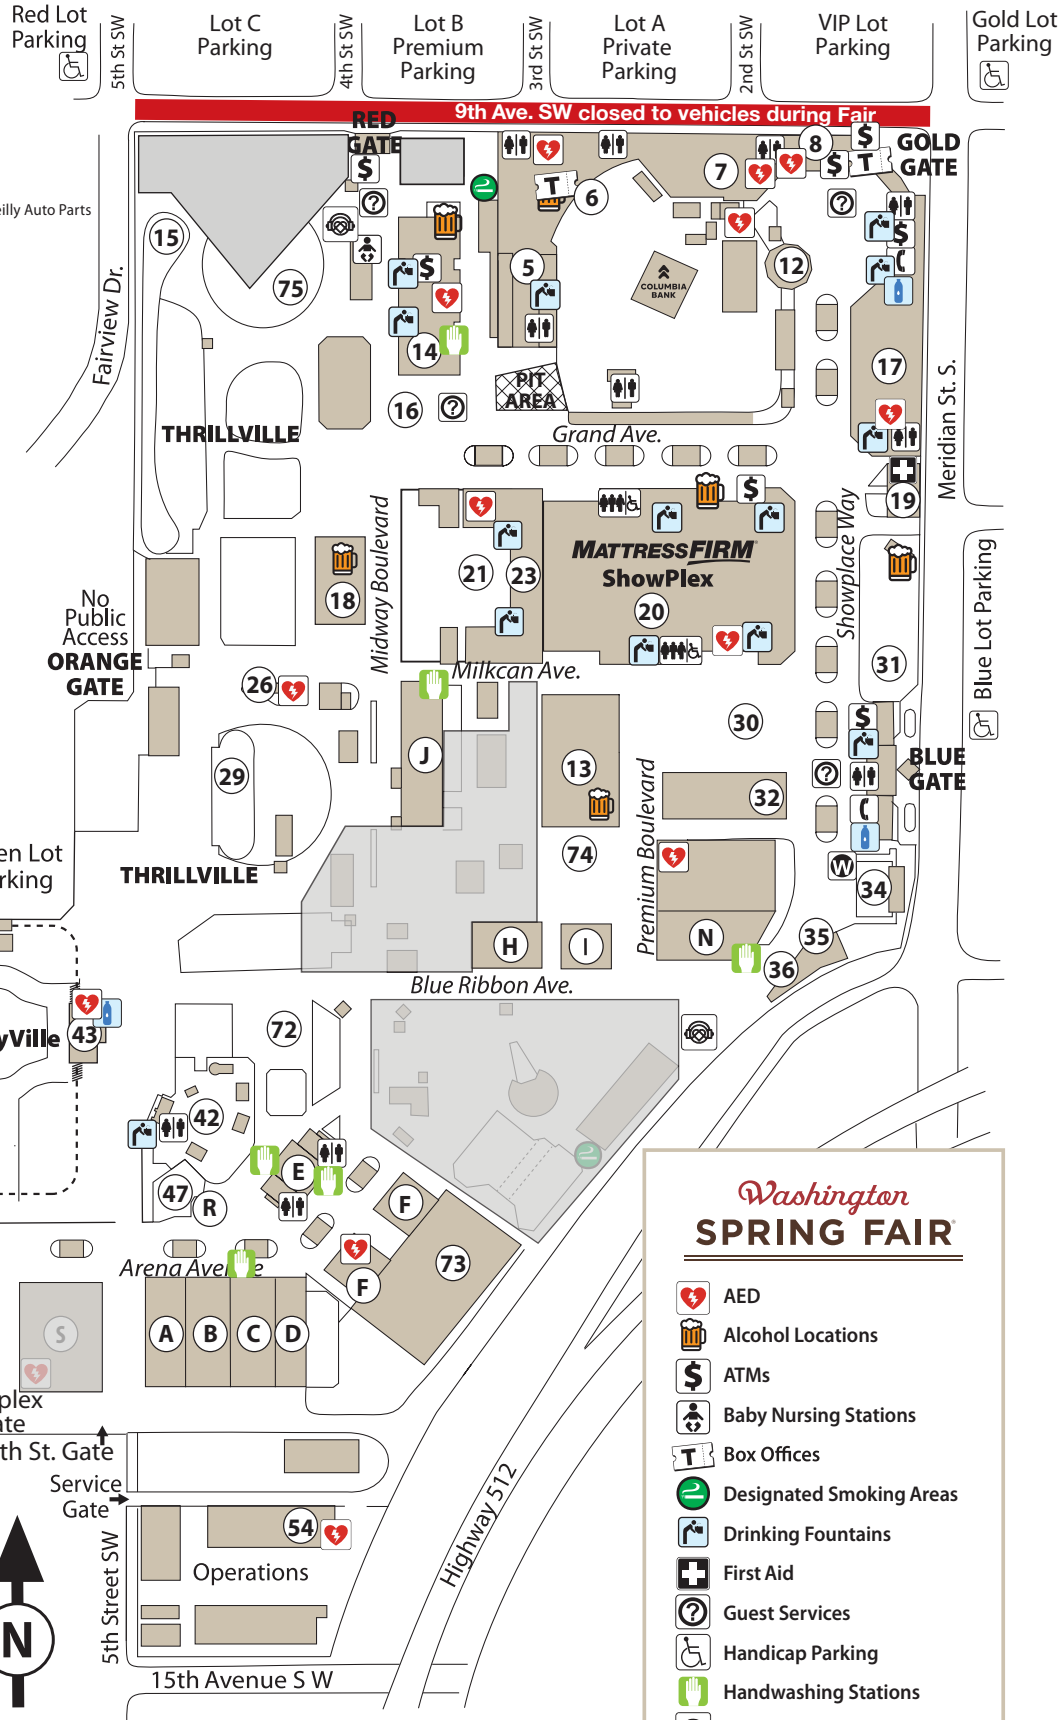

WASHINGTON STATE SPRING FAIR

BUILDINGS & ATTRACTIONS

5. Merchants / History Experience/
Remembrance Gallery
6. Grandstand - Motorsport Mayhem presented by O'Reilly Auto Parts
Crush Zone, Slamfest
7. Gold Gate Private Event - Expo Hall
8. 1st Floor: Security, Lost Persons
2nd Floor: Fair Administration Office
12. Antique Carousel
13. Fair Park Stage
14. Fair Food Court
15. Classic Coaster
16. Extreme Scream
17. Pavilion : KidZone, Creative Kids, Jr Sr High Art,
Korum Art Scholarship
18. The 1900 Food Hall & Rooftop Bar
19. 1st Floor: First Aid
2nd Floor: Fair View Club
20. Mattress Firm ShowPlex - Commercial,
Food Court, NW Artisan Market
21. Swire Coca-Cola Stage
23. Gallery - Craft Corner, Model Trains and
Tacoma Photographic Society
26. Lost Guests
29. Wild Cat
30. Blue Gate Plaza -
Adventure Zone Rides
31. Brew Park Stage
32. Centennial Tent: Outdoor Adventures
featuring World of Animals
34. Showplace Stage presented by Daiwa
35. Washington State Patrol
36. Fire Station
42. The Farm at SillyVille
presented by MultiCare
43. SillyVille Train Station
44. Free Face Painting
47. Tractor Tracks
54. Fair Operations Office
72. Racing Pigs
73. The Arena
74. BBQ Playoffs (April 10-12)
Car Show (April 17-19)
75. DockDogs

BARNs & ARENAS

- A. Pygmy Goats, Jr. Poultry
- B. Horse Extravaganza, Llamas & Mini Horses
- D. Goat Playground
- E. Fair Farm
- F. World of RC, FFA Agriscience
- H. Dexter Cattle, NW JR Livestock Steers
& Puyallup Spring Steer & Heifer Show
- I. Livestock Arena
- J. Wheels on the Farm
- N. Dairy Goats. NW JR Livestock Hogs/Sheep/Goats
Large Show Arena
- R. Piglet Palace
- S. AgriPlex (private events)

April 10-12 & 17-19, 2026

revised: 02-12-2026, subject to change