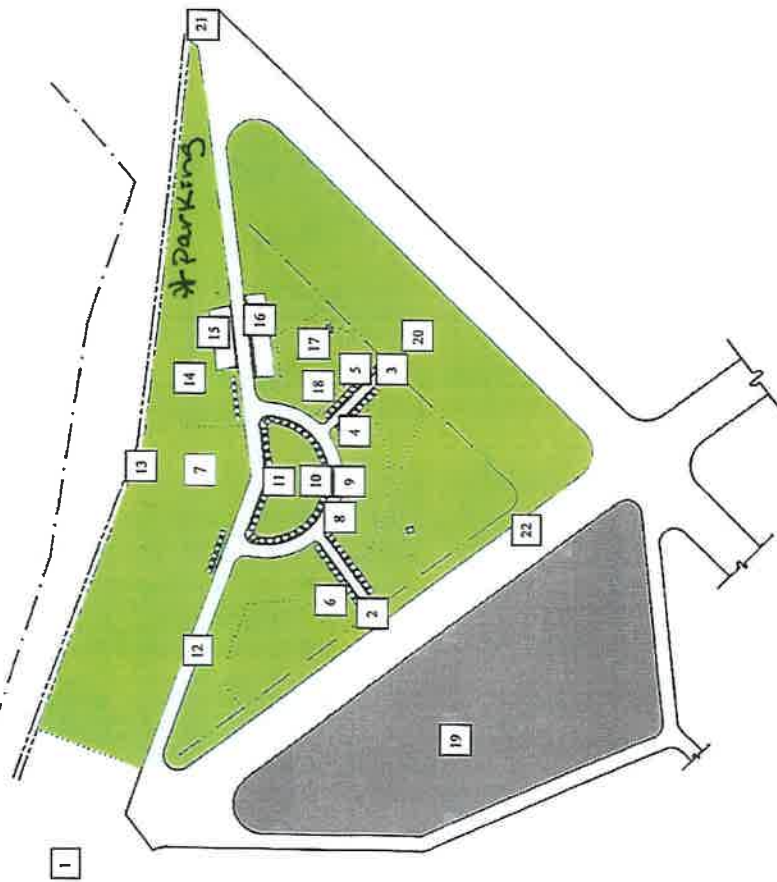

# Suffolk Peanut Fest Site

- 1. Site Entrance
- 2. Planters Entrance Tent
- 3. Schools Entrance Tent
- 4. Activities Tent
- 5. City Tent
- 6. Suffolk Art Gallery Tent
- 7. Suffolk Ruritan Shrimp Feast Area
- 8. EMS
- 9. Information Booth
- 10. Caboose
- 11. Concessions Court
- 12. Amusement Rides & Carnival Games
- 13. Budweiser Main Stage
- 14. Festival Office
- 15. Commercial-Exhibits Tent
- 16. Arts & Craft Tent
- 17. Harvest Family Stage
- 18. Family Area (Pony & Camel Rides, Petting Zoo, Diaper Changing Tent, etc.)
- 19. Parking Area
- 20. Parking Area
- 21. Peanut Fest Site Exit
- 22. Suffolk Police Headquarters

No boomboxes, skateboards, scooters or pets allowed. Suffolk Peanut Fest reserves the right to refuse admission to anyone or ask anyone to leave the site who is not in compliance with these rules. Alcoholic beverages sold only to persons 21 years of age and older. Must show valid ID to purchase tickets at beverage locations. No refunds of unused tickets. No more than two beverages served at one time to one individual. Suffolk Peanut Fest reserves the right to refuse service. Please obey the laws. DESIGNATED DRIVERS ARE STRONGLY ENCOURAGED.